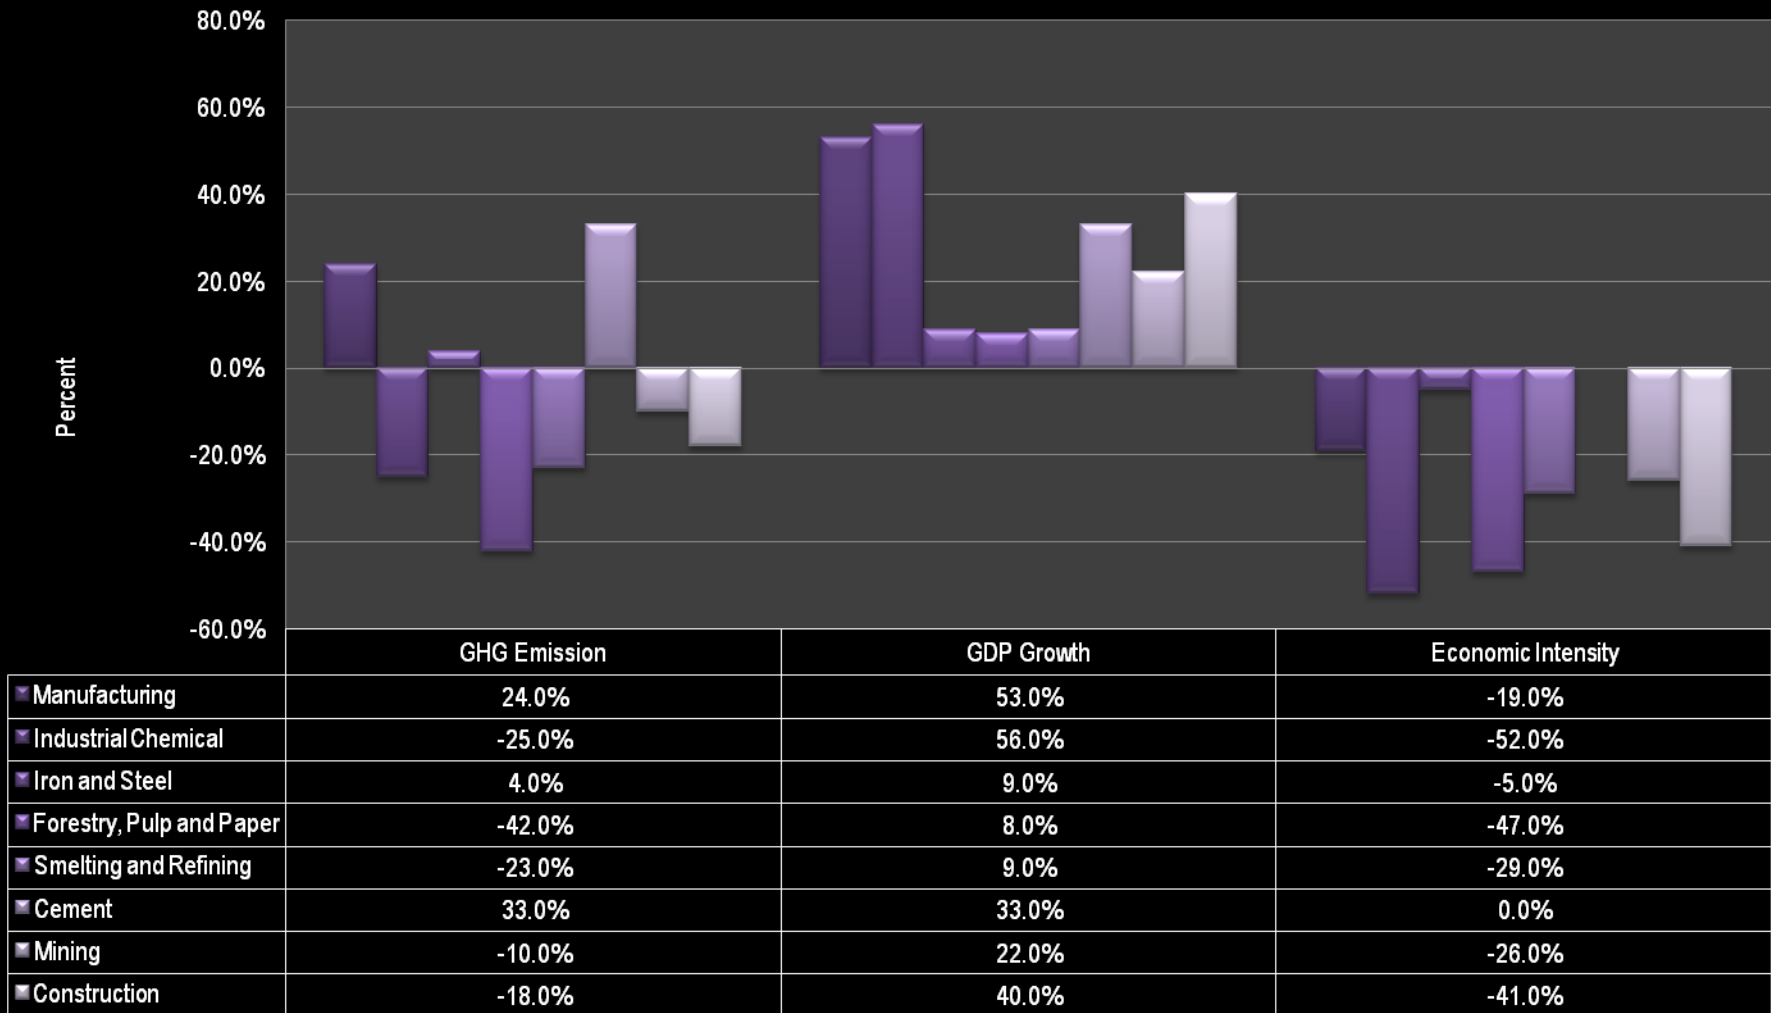

GHG Emissions Data (1990 to 2006)

Source: Environment Canada (http://www.ec.gc.ca/pdb/ghg/inventory_report/2008_trends/trends_eng.cfm#toc_2),

Table 3 Changes in emissions, GDP and economic emission intensity by industrial subsector, 1990 and 2006)